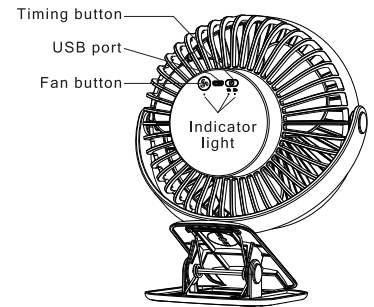

PRODUCTSPECIFICATIE

Product naam:	Bo-Camp Handventilator met klem Deluxe
Product materialen:	ABS / PP PC Elektronische componenten
Batterij voltage:	3.7V
Batterij capaciteit:	2000mAh
Ingangsstroomspanning:	DC5V/1000mAh
Uitgangsvermogen:	4W
Product afmetingen:	182 x 115 x 215mm
Productgewicht:	2000mAh 375gr

GEBRUIKSAANWIJZING

De ventilator beschikt over 3 snelheden (blauw lampje):

- druk één keer op de windknop om de lage snelheid te starten
- druk nogmaals op de windknop om de gemiddelde snelheid te starten
- druk nogmaals op de windknop om de hoge snelheid te starten
- druk nogmaals op de windknop om de ventilator uit te zetten

GEBRUIKSDUUR VOLLEDIG OPGELADEN

De gebruiksduur op stand 1 (lage snelheid) is +/- 8 uur

De gebruiksduur op stand 2 (gemiddelde snelheid) is +/- 5 uur

De gebruiksduur op stand 3 (hoge snelheid) is +/- 2,5 uur