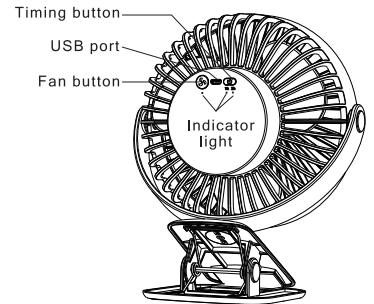

**PRODUCT SPECIFICATION**

|                        |                                 |
|------------------------|---------------------------------|
| Product model:         | A1 FAN                          |
| Material:              | ABS/PP PC electronic components |
| Battery voltage:       | 3.7V                            |
| Battery capacity:      | 2000mAh                         |
| Input voltage/current: | DC5V/1000mA                     |
| Output power:          | 4W                              |
| Product size:          | 182 x 115 x 215mm               |
| Product weight:        | 2000mAh 375g                    |

**FUNCTIONAL OPERATION**

**Fan button: divided into three levels (blue indicator):**

- first press for the first level
- second press for the second level
- third pressure for the third level
- the fourth for turning off the fan and indicator